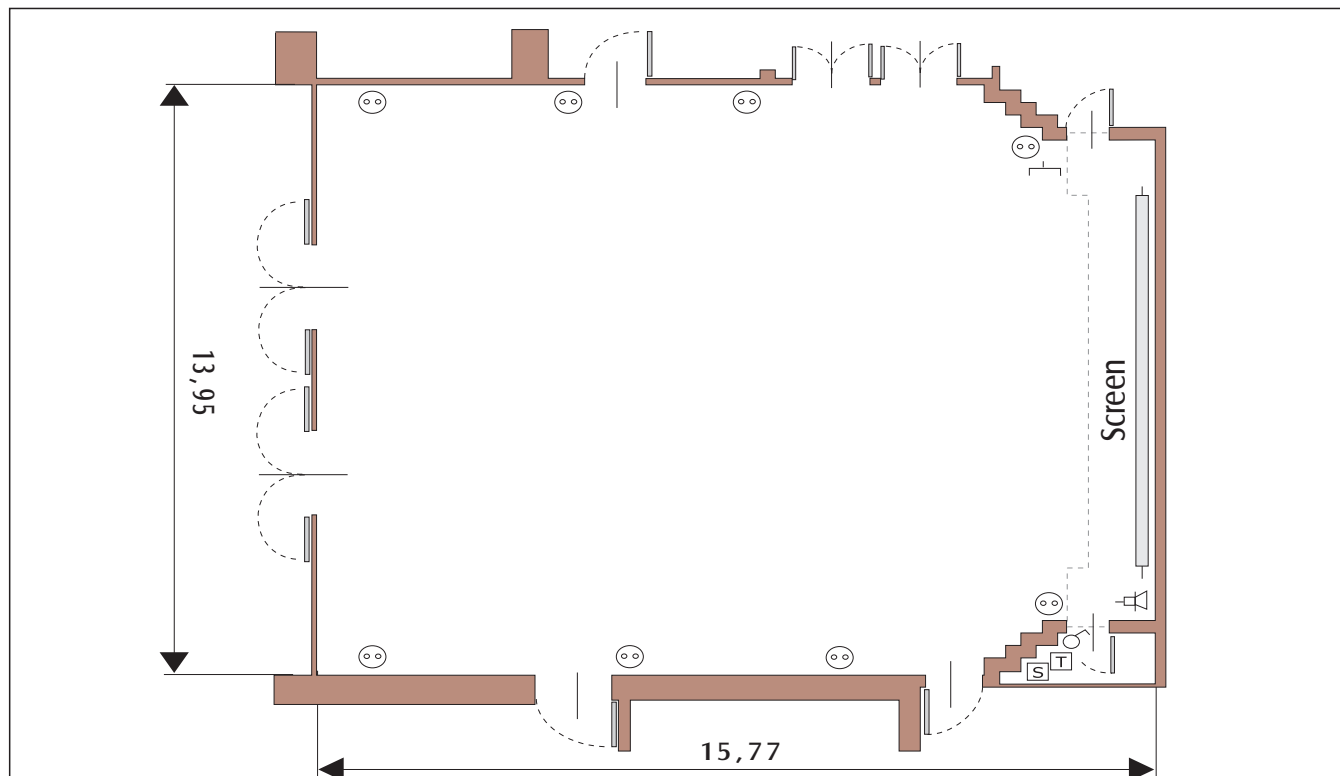

Hotel Michelangelo Milano

MOSÈ UNO MEETING ROOM

Key:

- 🔊 microphone socket ⚡ light switch [S] screen control 📺 TV socket Ⓜ electrical socket
- 📞 telephone plug [T] curtain control [PC] PC socket ☑ telephone connection box

Characteristics:

Length: 15,77 metres Width: 13,95 metres Height: 3,95 metres Area: sq.mtr.220

The meeting room charge includes:

WiFi Connection (under request), lector table with wired microphones, wireless microphones, audio system, laser ray of light (under request), external desk (with telephone and Surgiva mineral water).

Maximum number of people for the type of arrangement:

Theatre style	Theatre desk	Classroom style	U-shape style	Closed U-shape style	One Table style	Cabaret Style 6 pax		Banks with tables round 10 pax	Defilè	Seated Buffet	Standing Buffet
						T.Square	T.Round				
max 200	max 160	max 120	max 45	max 60	-----	-----	max 75	max 150	max 180	max 130	max 160