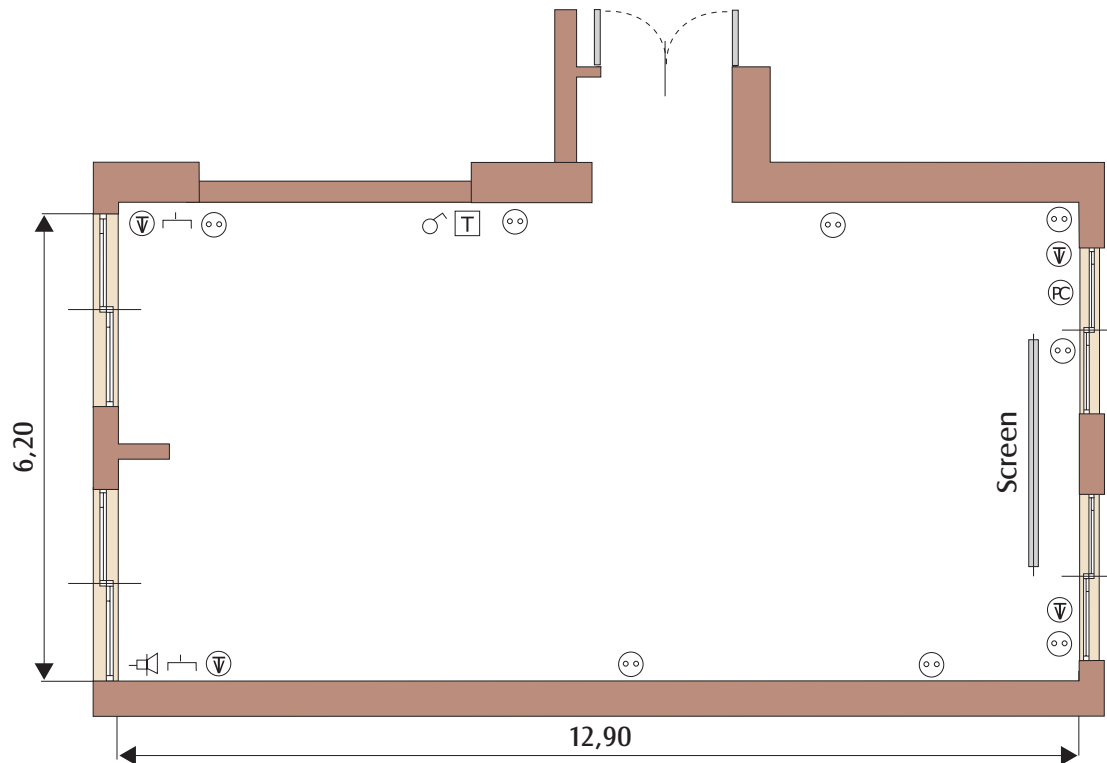

## Hotel Michelangelo Milano

# MEDICEA MEETING ROOM

### Characteristics:

Length: 12,90 metres      Width: 6,20 metres      Height: 2,70 metres      Area: sq.mtr.81

### Maximum number of people for the type of arrangement:

Theatre style	Theatre desk	Classroom style	U-shape style	Closed U-shape style	One Table style	Cabaret Style 6 pax		Banks with tables round 10 pax	Defilé	Seated Buffet	Standing Buffet
						T.Square	T.Round				
										-----	max 50
max 80	max 60	max 42	max 36	max 42	max 30	max 36	max 30	max 60	-----		